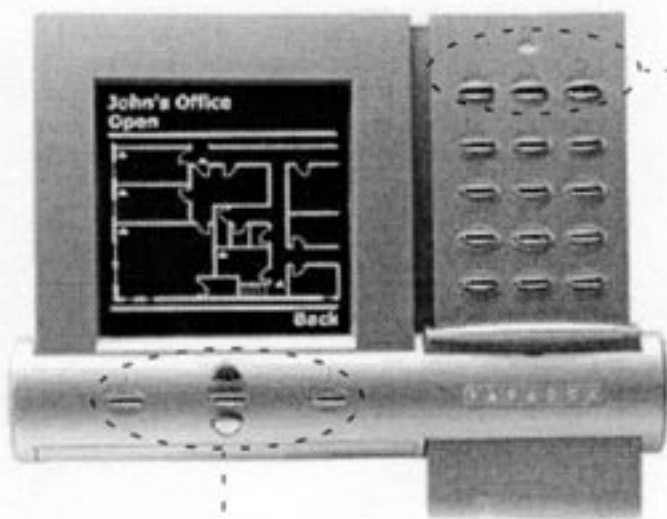

Grafica™

Graphic LCD Keypad

User's Quick Reference Guide

Use the **Action Keys** to select an option shown above the Action Key on the screen.

Navigate the User Menu with the **Scroll Keys**.

How To Use Grafica

Method 1: Using Your Code

- 1) From the System Status screen, enter your **code #** (PIN).
- 2) Use the Scroll Keys to navigate the User Menu* and highlight an option.
- 3) Press the center action key (**OK**).
- 4) Follow the on-screen instructions.

Method 2: Using One-Touch Options

- 1) From the System Status screen, press the right action key (**Menu**).
- 2) Use the Scroll Keys to navigate the User Menu* and highlight an option.
- 3) Press the center action key (**OK**) to enable the option.