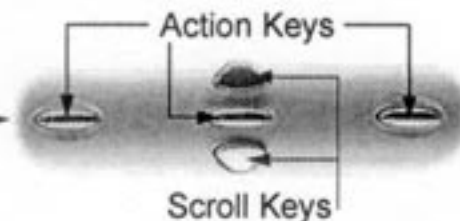

Grafica™

Graphic LCD Keypad

User's Quick Reference Guide

Use the **Action Keys** to select an option shown above the Action Key on the screen.

Navigate the User Menu with the **Scroll Keys**.

How To Use Grafica

Method 1: Using Your Code

- 1) From the System Status screen, enter your **code #** (PIN).
- 2) Use the Scroll Keys to navigate the User Menu* and highlight an option.
- 3) Press the center action key (**OK**).
- 4) Follow the on-screen instructions.

Method 2: Using One-Touch Options

- 1) From the System Status screen, press the right action key (**Menu**).
- 2) Use the Scroll Keys to navigate the User Menu* and highlight an option.
- 3) Press the center action key (**OK**) to enable the option.

One-Touch Options must be enabled on all displayed partitions otherwise you will be prompted to enter your **code #** (PIN).

*The User Menu options may vary according to your user profile.

- Arm System:**  Arms entire area when all zones are closed.
- Disarm:**  Disarms entire area.
- Stay Arm:**  Arms area's perimeter only, which allows you to remain in the protected area.
- Force Arm:**  Arms entire area without waiting for all zones to close.
- Instant Arm:**  Same as **Stay** arming, except that an alarm occurs instantly if any armed zones are opened, including entry delay zones.
- Alarm Memory:**  Displays a record of recently triggered alarms.
- Trouble:**  Displays a list of system troubles.
- Bypass:**  Deactivates specific zones the next time the system is armed.
- View Status:**  View floor plans and the status of zones, events and areas.
- Programming:**  Program user codes, user profiles, timed auto-arming and send test reports.
- Alarm Clock:**  Set the alarm clock.
- Keypad Settings:**  Set the system tones, LCD contrast, backlight and more.