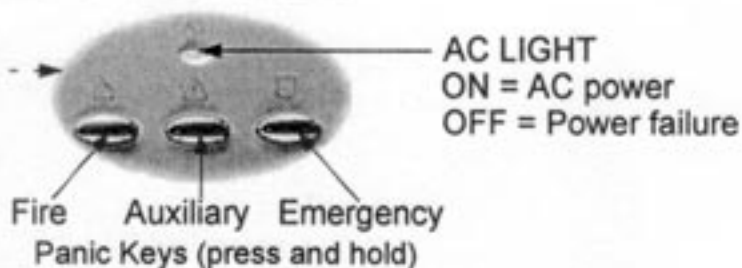

Grafica™

Graphic LCD Keypad

User's Quick Reference Guide

Use the **Action Keys** to select an option shown above the Action Key on the screen.

Navigate the User Menu with the **Scroll Keys**.

How To Use Grafica

Method 1: Using Your Code

- 1) From the System Status screen, enter your **code #** (PIN).
- 2) Use the Scroll Keys to navigate the User Menu* and highlight an option.
- 3) Press the center action key (**OK**).
- 4) Follow the on-screen instructions.

One-Touch Options must be enabled on all displayed partitions otherwise you will be prompted to enter your **code #** (PIN).

*The User Menu options may vary according to your user profile.

- Arm System:**  Arms entire area when all zones are closed.
- Disarm:**  Disarms entire area.
- Stay Arm:**  Arms area's perimeter only, which allows you to remain in the protected area.
- Force Arm:**  Arms entire area without waiting for all zones to close.
- Instant Arm:**  Same as **Stay** arming, except that an alarm occurs instantly if any armed zones are opened, including entry delay zones.
- Alarm Memory:**  Displays a record of recently triggered alarms.
- Trouble:**  Displays a list of system troubles.
- Bypass:**  Deactivates specific zones the next time the system is armed.
- View Status:**  View floor plans and the status of zones, events and areas.
- Programming:**  Program user codes, user profiles, timed auto-arming and send test reports.
- Alarm Clock:**  Set the alarm clock.
- Keypad Settings:**  Set the system tones, LCD contrast, backlight and more.